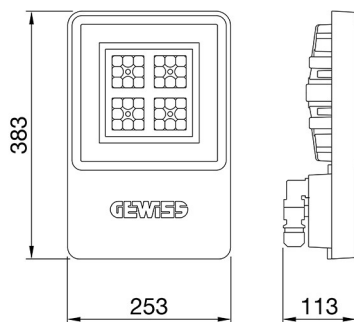

DIMENSIONAL