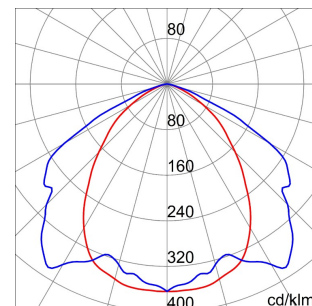

SMART[4]

Smart [4] is a series of LED indoor appliances suitable for the lighting of industries and sports facilities. It is available in HE (High Efficiency), HLO (High Lumen Output) and integrated DALI Emergency. Three different sizes available: 1M, 2M and 4M. The body is made of "Halogen-free" nylon loaded with grey glass fibre (RAL7035) with vent and anti-condensation device, heat dissipation device in aluminium alloy EN AB 44300. It is equipped with a dual optical system that includes a metallic reflector with ARRAY optics and a metallic reflector with UV stabilized PMMA lenses, with high efficiency, which allow a wide variety of light distributions 30°, 60°, 90°, Asymmetric and Elliptical. The version with through wiring has pre-wired mechanical and electrical connection components. Suspension, wall and projection appliances can be installed. It is available with three types of Colour Temperature (3000K / 4000K / 5700K), Color Rendering Index CRI>80 and two power supply options (ON/OFF or DALI).

DIMENSIONAL

PHOTOMETRIC DISTRIBUTION

SMART[4]

TECHNICAL SYMBOLOGY

IP
IP66

IK
IK08

GWT
850 °C

STANDARDS/APPROVALS