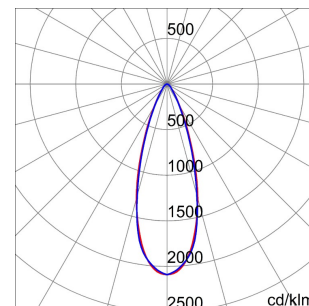

SMART[4]

Smart [4] is a series of LED indoor appliances suitable for the lighting of industries and sports facilities. It is available in HE (High Efficiency), HLO (High Lumen Output) and integrated DALI Emergency. Three different sizes available: 1M, 2M and 4M. The body is made of "Halogen-free" nylon loaded with grey glass fibre (RAL7035) with vent and anti-condensation device in aluminium alloy EN AB 44300. It is equipped with a dual optical system that includes a metallic reflector with ARRAY optics and a metallic reflector with UV stabilized PMMA lenses, with high efficiency, which allow a wide variety of light distributions 30°, 60°, 90°, Asymmetric and Elliptical. The version with through wiring has pre-wired mechanical and electrical connection components. Suspension, wall and projection appliances can be installed. It is available with three types of Colour Temperature (3000K / 4000K / 5700K), Color Rendering Index CRI>80 and two power supply options (ON/OFF or DALI).

DIMENSIONAL

PHOTOMETRIC DISTRIBUTION

SMART[4]

TECHNICAL SYMBOLOGY

IP
IP66

IK
IK08

GWT
850 °C

STANDARDS/APPROVALS