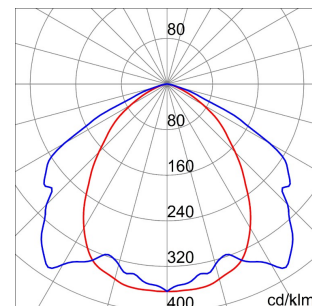

SMART[4]

Smart [4] is a series of LED indoor appliances suitable for the lighting of industries and sports facilities. It is available in HE (High Efficiency), HLO (High Lumen Output) and integrated DALI Emergency. Three different sizes available: 1M, 2M and 4M. The body is made of "Halogen-free" nylon loaded with grey glass fibre (RAL7035) with vent and anti-condensation device in aluminium alloy EN AB 44300. It is equipped with a dual optical system that includes a metallic reflector with ARRAY optics and a metallic reflector with UV stabilized PMMA lenses, with high efficiency, which allow a wide variety of light distributions 30°, 60°, 90°, Asymmetric and Elliptical. The version with through wiring has pre-wired mechanical and electrical connection components. Suspension, wall and projection appliances can be installed. It is available with three types of Colour Temperature (3000K / 4000K / 5700K), Color Rendering Index CRI>80 and two power supply options (ON/OFF or DALI).

DIMENSIONAL

PHOTOMETRIC DISTRIBUTION

SMART[4]

TECHNICAL SYMBOLOGY

0,097 m²

IP
IP66

IK
IK08

GWT
850 °C