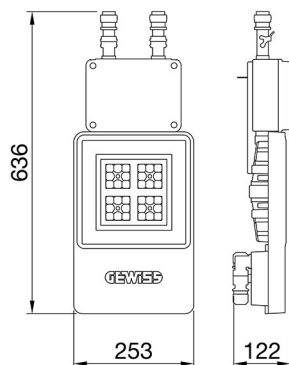

### SMART[4]

Smart [4] is a series of LED indoor appliances suitable for the lighting of industries and sports facilities. It is available in HE (High Efficiency), HLO (High Lumen Output) and integrated DALI Emergency. Three different sizes available: 1M, 2M and 4M. The body is made of "Halogen-free" nylon loaded with grey glass fibre (RAL7035) with vent and anti-condensation device in aluminium alloy EN AB 44300. It is equipped with a dual optical system that includes a metallic reflector with ARRAY optics and a metallic reflector with UV stabilized PMMA lenses, with high efficiency, which allow a wide variety of light distributions 30°, 60°, 90°, Asymmetric and Elliptical. The version with through wiring has pre-wired mechanical and electrical connection components. Suspension, wall and projection appliances can be installed. It is available with three types of Colour Temperature (3000K / 4000K / 5700K), Color Rendering Index CRI>80 and two power supply options (ON/OFF or DALI).

### DIMENSIONAL

### TECHNICAL SYMBOLOGY

0,140 m<sup>2</sup>

**IP**  
IP65

**IK**  
IK08

**GWT**  
850 °C