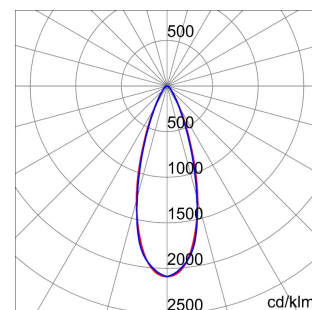

PHOTOMETRIC DISTRIBUTION