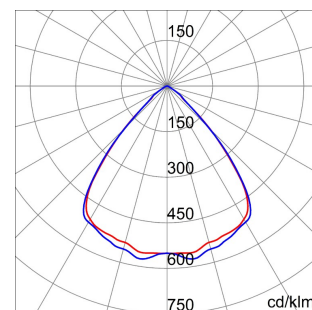

PHOTOMETRIC DISTRIBUTION