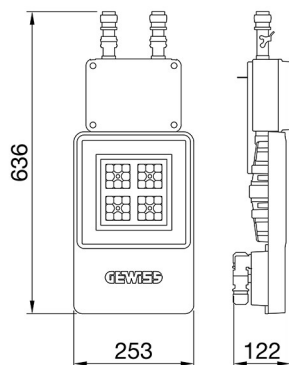

### SMART[4]

Smart [4] is a series of LED indoor appliances suitable for the lighting of industries and sports facilities. It is available in HE (High Efficiency), HLO (High Lumen Output) and integrated DALI Emergency. Three different sizes available: 1M, 2M and 4M. The body is made of "Halogen-free" nylon loaded with grey glass fibre (RAL7035) with vent and anti-condensation device in aluminium alloy EN AB 44300. It is equipped with a dual optical system that includes a metallic reflector with ARRAY optics and a metallic reflector with UV stabilized PMMA lenses, with high efficiency, which allow a wide variety of light distributions 30°, 60°, 90°, Asymmetric and Elliptical. The version with through wiring has pre-wired mechanical and electrical connection components. Suspension, wall and projection appliances can be installed. It is available with three types of Colour Temperature (3000K / 4000K / 5700K), Color Rendering Index CRI>80 and two power supply options (ON/OFF or DALI).

### DIMENSIONAL