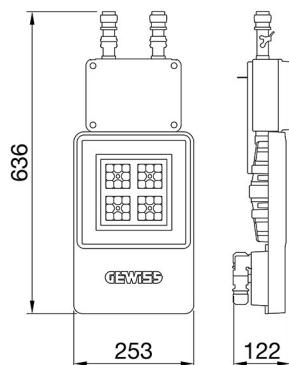

SMART[4]

Smart [4] is a series of LED indoor appliances suitable for the lighting of industries and sports facilities. It is available in HE (High Efficiency), HLO (High Lumen Output) and integrated DALI Emergency. Three different sizes available: 1M, 2M and 4M. The body is made of "Halogen-free" nylon loaded with grey glass fibre (RAL7035) with vent and anti-condensation device in aluminium alloy EN AB 44300. It is equipped with a dual optical system that includes a metallic reflector with ARRAY optics and a metallic reflector with UV stabilized PMMA lenses, with high efficiency, which allow a wide variety of light distributions 30°, 60°, 90°, Asymmetric and Elliptical. The version with through wiring has pre-wired mechanical and electrical connection components. Suspension, wall and projection appliances can be installed. It is available with three types of Colour Temperature (3000K / 4000K / 5700K), Color Rendering Index CRI>80 and two power supply options (ON/OFF or DALI).

DIMENSIONAL

PHOTOMETRIC DISTRIBUTION

SMART[4]

TECHNICAL SYMBOLOGY

0,140 m²

IP
IP65

IK
IK08

GWT
850 °C