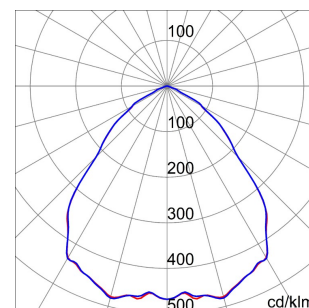

SMART[4]

Smart [4] is a series of LED indoor appliances suitable for the lighting of industries and sports facilities. It is available in HE (High Efficiency), HLO (High Lumen Output) and integrated DALI Emergency. Three different sizes available: 1M, 2M and 4M. The body is made of "Halogen-free" nylon loaded with grey glass fibre (RAL7035) with vent and anti-condensation device in aluminium alloy EN AB 44300. It is equipped with a dual optical system that includes a metallic reflector with ARRAY optics and a metallic reflector with UV stabilized PMMA lenses, with high efficiency, which allow a wide variety of light distributions 30°, 60°, 90°, Asymmetric and Elliptical. The version with through wiring has pre-wired mechanical and electrical connection components. Suspension, wall and projection appliances can be installed. It is available with three types of Colour Temperature (3000K / 4000K / 5700K), Color Rendering Index CRI>80 and two power supply options (ON/OFF or DALI).

DIMENSIONAL

PHOTOMETRIC DISTRIBUTION

SMART[4]

TECHNICAL SYMBOLOGY

0,140 m²

IP
IP65

IK
IK08

GWT
850 °C