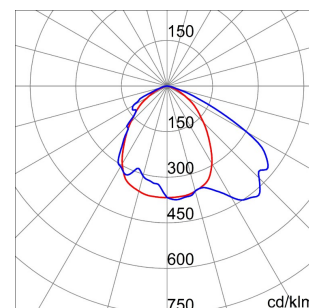

SMART[4]

Smart [4] is a series of LED indoor appliances suitable for the lighting of industries and sports facilities. It is available in HE (High Efficiency), HLO (High Lumen Output) and integrated DALI Emergency. Three different sizes available: 1M, 2M and 4M. The body is made of "Halogen-free" nylon loaded with grey glass fibre (RAL7035) with vent and anti-condensation device, heat dissipation device in aluminium alloy EN AB 44300. It is equipped with a dual optical system that includes a metallic reflector with ARRAY optics and a metallic reflector with UV stabilized PMMA lenses, with high efficiency, which allow a wide variety of light distributions 30°, 60°, 90°, Asymmetric and Elliptical. The version with through wiring has pre-wired mechanical and electrical connection components. Suspension, wall and projection appliances can be installed. It is available with three types of Colour Temperature (3000K / 4000K / 5700K), Color Rendering Index CRI>80 and two power supply options (ON/OFF or DALI).

DIMENSIONAL

PHOTOMETRIC DISTRIBUTION

SMART[4]

TECHNICAL SYMBOLOGY

0,140 m²

IP
IP65

IK
IK08

GWT
850 °C