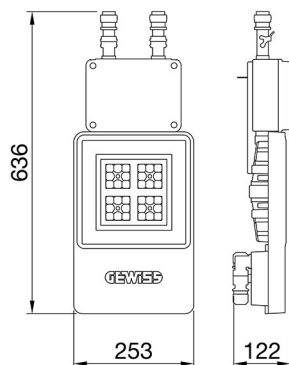

SMART[4]

Smart [4] is a series of LED indoor appliances suitable for the lighting of industries and sports facilities. It is available in HE (High Efficiency), HLO (High Lumen Output) and integrated DALI Emergency. Three different sizes available: 1M, 2M and 4M. The body is made of "Halogen-free" nylon loaded with grey glass fibre (RAL7035) with vent and anti-condensation device, heat dissipation device in aluminium alloy EN AB 44300. It is equipped with a dual optical system that includes a metallic reflector with ARRAY optics and a metallic reflector with UV stabilized PMMA lenses, with high efficiency, which allow a wide variety of light distributions 30°, 60°, 90°, Asymmetric and Elliptical. The version with through wiring has pre-wired mechanical and electrical connection components. Suspension, wall and projection appliances can be installed. It is available with three types of Colour Temperature (3000K / 4000K / 5700K), Color Rendering Index CRI>80 and two power supply options (ON/OFF or DALI).

DIMENSIONAL

PHOTOMETRIC DISTRIBUTION

SMART[4]

TECHNICAL SYMBOLOGY

0,140 m²

IP
IP65

IK
IK08

GWT
850 °C