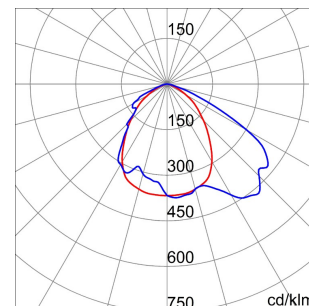

PHOTOMETRIC DISTRIBUTION