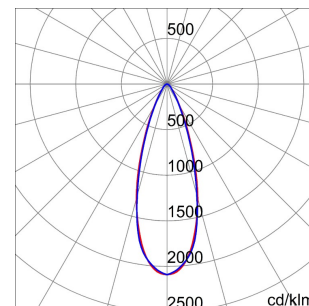

SMART[4]

Smart [4] is a series of LED indoor appliances suitable for the lighting of industries and sports facilities. It is available in HE (High Efficiency), HLO (High Lumen Output) and integrated DALI Emergency. Three different sizes available: 1M, 2M and 4M. The body is made of "Halogen-free" nylon loaded with grey glass fibre (RAL7035) with vent and anti-condensation device, heat dissipation device in aluminium alloy EN AB 44300. It is equipped with a dual optical system that includes a metallic reflector with ARRAY optics and a metallic reflector with UV stabilized PMMA lenses, with high efficiency, which allow a wide variety of light distributions 30°, 60°, 90°, Asymmetric and Elliptical. The version with through wiring has pre-wired mechanical and electrical connection components. Suspension, wall and projection appliances can be installed. It is available with three types of Colour Temperature (3000K / 4000K / 5700K), Color Rendering Index CRI>80 and two power supply options (ON/OFF or DALI).

DIMENSIONAL

PHOTOMETRIC DISTRIBUTION

SMART[4]

TECHNICAL SYMBOLOGY

0,184 m²

IP
IP66

IK
IK08

GWT
850 °C