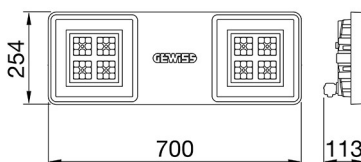

SMART[4]

Smart [4] is a series of LED indoor appliances suitable for the lighting of industries and sports facilities. It is available in HE (High Efficiency), HLO (High Lumen Output) and integrated DALI Emergency. Three different sizes available: 1M, 2M and 4M. The body is made of "Halogen-free" nylon loaded with grey glass fibre (RAL7035) with vent and anti-condensation device, heat dissipation device in aluminium alloy EN AB 44300. It is equipped with a dual optical system that includes a metallic reflector with ARRAY optics and a metallic reflector with UV stabilized PMMA lenses, with high efficiency, which allow a wide variety of light distributions 30°, 60°, 90°, Asymmetric and Elliptical. The version with through wiring has pre-wired mechanical and electrical connection components. Suspension, wall and projection appliances can be installed. It is available with three types of Colour Temperature (3000K / 4000K / 5700K), Color Rendering Index CRI>80 and two power supply options (ON/OFF or DALI).

DIMENSIONAL

PHOTOMETRIC DISTRIBUTION

SMART[4]

TECHNICAL SYMBOLOGY

0,184 m²

IP
IP66

IK
IK08

GWT
850 °C