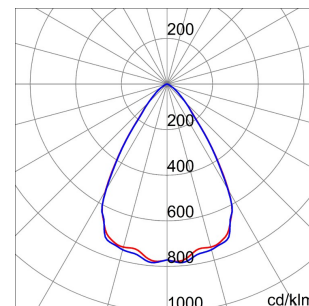

SMART[4]

Smart [4] is a series of LED indoor appliances suitable for the lighting of industries and sports facilities. It is available in HE (High Efficiency), HLO (High Lumen Output) and integrated DALI Emergency. Three different sizes available: 1M, 2M and 4M. The body is made of "Halogen-free" nylon loaded with grey glass fibre (RAL7035) with vent and anti-condensation device, heat dissipation device in aluminium alloy EN AB 44300. It is equipped with a dual optical system that includes a metallic reflector with ARRAY optics and a metallic reflector with UV stabilized PMMA lenses, with high efficiency, which allow a wide variety of light distributions 30°, 60°, 90°, Asymmetric and Elliptical. The version with through wiring has pre-wired mechanical and electrical connection components. Suspension, wall and projection appliances can be installed. It is available with three types of Colour Temperature (3000K / 4000K / 5700K), Color Rendering Index CRI>80 and two power supply options (ON/OFF or DALI).

DIMENSIONAL

PHOTOMETRIC DISTRIBUTION

SMART[4]

TECHNICAL SYMBOLOGY

0,184 m²

IP
IP66

IK
IK08

GWT
850 °C