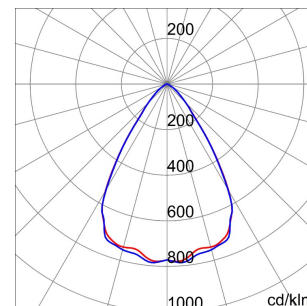

PHOTOMETRIC DISTRIBUTION