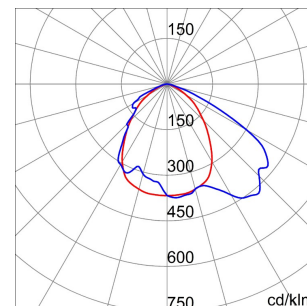

SMART[4]

Smart [4] is a series of LED indoor appliances suitable for the lighting of industries and sports facilities. It is available in HE (High Efficiency), HLO (High Lumen Output) and integrated DALI Emergency. Three different sizes available: 1M, 2M and 4M. The body is made of "Halogen-free" nylon loaded with grey glass fibre (RAL7035) with vent and anti-condensation device in aluminium alloy EN AB 44300. It is equipped with a dual optical system that includes a metallic reflector with ARRAY optics and a metallic reflector with UV stabilized PMMA lenses, with high efficiency, which allow a wide variety of light distributions 30°, 60°, 90°, Asymmetric and Elliptical. The version with through wiring has pre-wired mechanical and electrical connection components. Suspension, wall and projection appliances can be installed. It is available with three types of Colour Temperature (3000K / 4000K / 5700K), Color Rendering Index CRI>80 and two power supply options (ON/OFF or DALI).

DIMENSIONAL

PHOTOMETRIC DISTRIBUTION

SMART[4]

TECHNICAL SYMBOLOGY

0,184 m²

IP
IP66

IK
IK08

GWT
850 °C