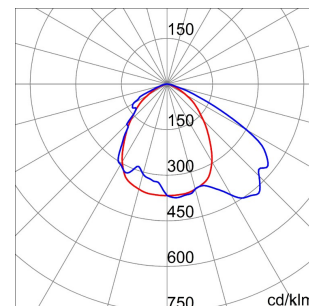

SMART[4]

Smart [4] is a series of LED indoor appliances suitable for the lighting of industries and sports facilities. It is available in HE (High Efficiency), HLO (High Lumen Output) and integrated DALI Emergency. Three different sizes available: 1M, 2M and 4M. The body is made of "Halogen-free" nylon loaded with grey glass fibre (RAL7035) with vent and anti-condensation device in aluminium alloy EN AB 44300. It is equipped with a dual optical system that includes a metallic reflector with ARRAY optics and a metallic reflector with UV stabilized PMMA lenses, with high efficiency, which allow a wide variety of light distributions 30°, 60°, 90°, Asymmetric and Elliptical. The version with through wiring has pre-wired mechanical and electrical connection components. Suspension, wall and projection appliances can be installed. It is available with three types of Colour Temperature (3000K / 4000K / 5700K), Color Rendering Index CRI>80 and two power supply options (ON/OFF or DALI).

DIMENSIONAL

PHOTOMETRIC DISTRIBUTION

SMART[4]

TECHNICAL SYMBOLOGY

0,184 m²

IP
IP66

IK
IK08

GWT
850 °C