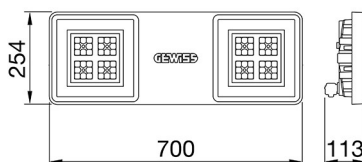

DIMENSIONAL