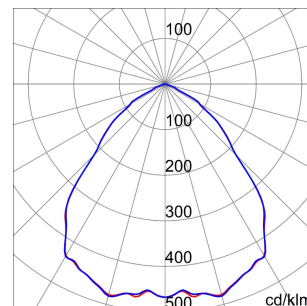

PHOTOMETRIC DISTRIBUTION