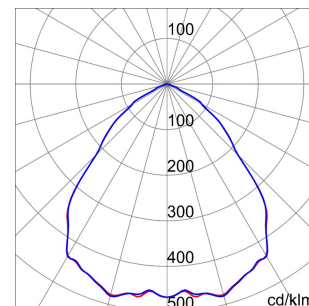

PHOTOMETRIC DISTRIBUTION