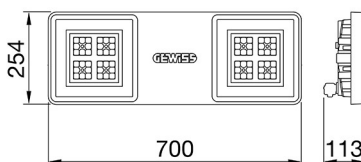

DIMENSIONAL