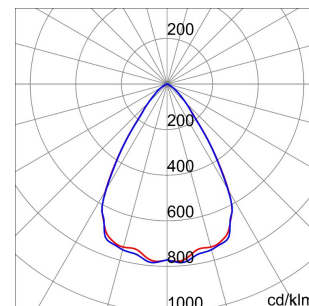

PHOTOMETRIC DISTRIBUTION