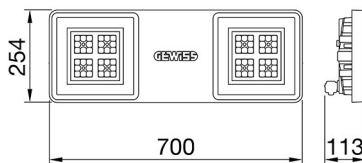

DIMENSIONAL