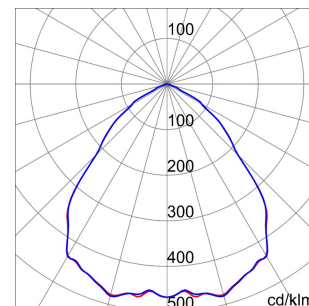

SMART[4]

Smart [4] is a series of LED indoor appliances suitable for the lighting of industries and sports facilities. It is available in HE (High Efficiency), HLO (High Lumen Output) and integrated DALI Emergency. Three different sizes available: 1M, 2M and 4M. The body is made of "Halogen-free" nylon loaded with grey glass fibre (RAL7035) with vent and anti-condensation device, heat dissipation device in aluminium alloy EN AB 44300. It is equipped with a dual optical system that includes a metallic reflector with ARRAY optics and a metallic reflector with UV stabilized PMMA lenses, with high efficiency, which allow a wide variety of light distributions 30°, 60°, 90°, Asymmetric and Elliptical. The version with through wiring has pre-wired mechanical and electrical connection components. Suspension, wall and projection appliances can be installed. It is available with three types of Colour Temperature (3000K / 4000K / 5700K), Color Rendering Index CRI>80 and two power supply options (ON/OFF or DALI).

DIMENSIONAL

PHOTOMETRIC DISTRIBUTION

SMART[4]

TECHNICAL SYMBOLOGY

0,184 m²

IP
IP66

IK
IK08

GWT
850 °C