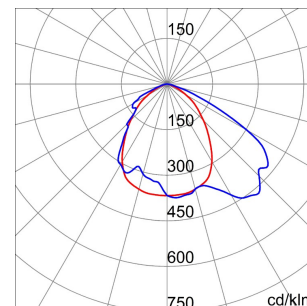

PHOTOMETRIC DISTRIBUTION