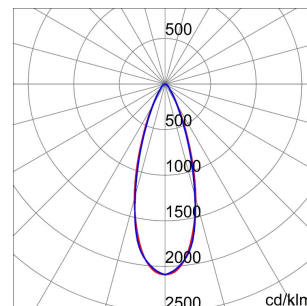

PHOTOMETRIC DISTRIBUTION