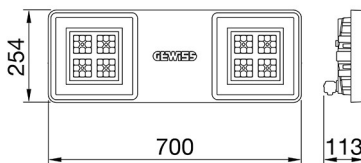

DIMENSIONAL