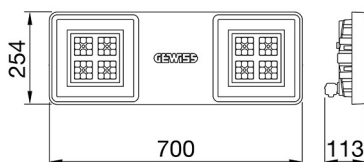

DIMENSIONAL