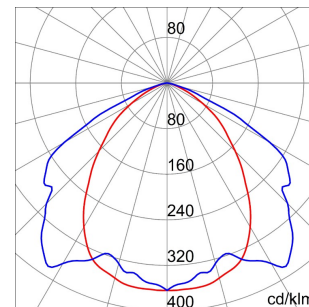

PHOTOMETRIC DISTRIBUTION