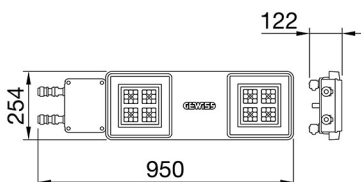

DIMENSIONAL