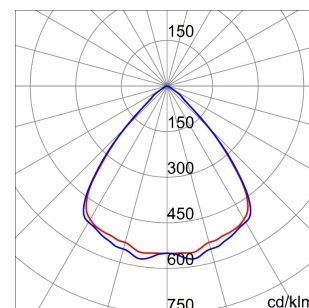

SMART[4]

Smart [4] is a series of LED indoor appliances suitable for the lighting of industries and sports facilities. It is available in HE (High Efficiency), HLO (High Lumen Output) and integrated DALI Emergency. Three different sizes available: 1M, 2M and 4M. The body is made of "Halogen-free" nylon loaded with grey glass fibre (RAL7035) with vent and anti-condensation device in aluminium alloy EN AB 44300. It is equipped with a dual optical system that includes a metallic reflector with ARRAY optics and a metallic reflector with UV stabilized PMMA lenses, with high efficiency, which allow a wide variety of light distributions 30°, 60°, 90°, Asymmetric and Elliptical. The version with through wiring has pre-wired mechanical and electrical connection components. Suspension, wall and projection appliances can be installed. It is available with three types of Colour Temperature (3000K / 4000K / 5700K), Color Rendering Index CRI>80 and two power supply options (ON/OFF or DALI).

DIMENSIONAL

PHOTOMETRIC DISTRIBUTION

SMART[4]

### TECHNICAL SYMBOLOGY

0,220 m<sup>2</sup>

**IP**  
IP65

**IK**  
IK08

**GWT**  
850 °C