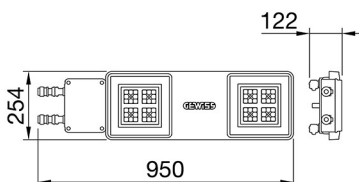

DIMENSIONAL