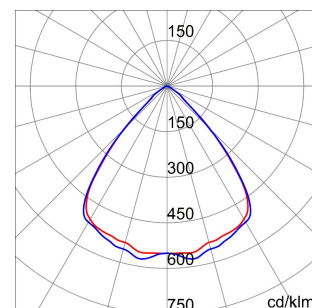

PHOTOMETRIC DISTRIBUTION