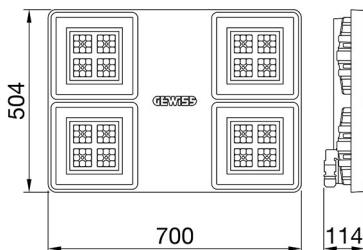

### SMART[4]

Smart [4] is a series of LED indoor appliances suitable for the lighting of industries and sports facilities. It is available in HE (High Efficiency), HLO (High Lumen Output) and integrated DALI Emergency. Three different sizes available: 1M, 2M and 4M. The body is made of "Halogen-free" nylon loaded with grey glass fibre (RAL7035) with vent and anti-condensation device, heat dissipation device in aluminium alloy EN AB 44300. It is equipped with a dual optical system that includes a metallic reflector with ARRAY optics and a metallic reflector with UV stabilized PMMA lenses, with high efficiency, which allow a wide variety of light distributions 30°, 60°, 90°, Asymmetric and Elliptical. The version with through wiring has pre-wired mechanical and electrical connection components. Suspension, wall and projection appliances can be installed. It is available with three types of Colour Temperature (3000K / 4000K / 5700K), Color Rendering Index CRI>80 and two power supply options (ON/OFF or DALI).

### DIMENSIONAL