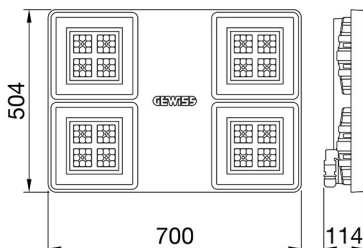

### SMART[4]

Smart [4] is a series of LED indoor appliances suitable for the lighting of industries and sports facilities. It is available in HE (High Efficiency), HLO (High Lumen Output) and integrated DALI Emergency. Three different sizes available: 1M, 2M and 4M. The body is made of "Halogen-free" nylon loaded with grey glass fibre (RAL7035) with vent and anti-condensation device, heat dissipation device in aluminium alloy EN AB 44300. It is equipped with a dual optical system that includes a metallic reflector with ARRAY optics and a metallic reflector with UV stabilized PMMA lenses, with high efficiency, which allow a wide variety of light distributions 30°, 60°, 90°, Asymmetric and Elliptical. The version with through wiring has pre-wired mechanical and electrical connection components. Suspension, wall and projection appliances can be installed. It is available with three types of Colour Temperature (3000K / 4000K / 5700K), Color Rendering Index CRI>80 and two power supply options (ON/OFF or DALI).

### DIMENSIONAL