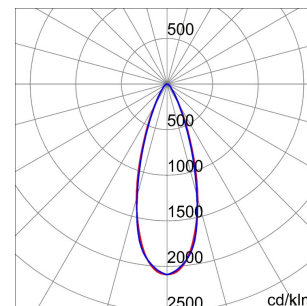

SMART[4]

Smart [4] is a series of LED indoor appliances suitable for the lighting of industries and sports facilities. It is available in HE (High Efficiency), HLO (High Lumen Output) and integrated DALI Emergency. Three different sizes available: 1M, 2M and 4M. The body is made of "Halogen-free" nylon loaded with grey glass fibre (RAL7035) with vent and anti-condensation device, heat dissipation device in aluminium alloy EN AB 44300. It is equipped with a dual optical system that includes a metallic reflector with ARRAY optics and a metallic reflector with UV stabilized PMMA lenses, with high efficiency, which allow a wide variety of light distributions 30°, 60°, 90°, Asymmetric and Elliptical. The version with through wiring has pre-wired mechanical and electrical connection components. Suspension, wall and projection appliances can be installed. It is available with three types of Colour Temperature (3000K / 4000K / 5700K), Color Rendering Index CRI>80 and two power supply options (ON/OFF or DALI).

DIMENSIONAL

PHOTOMETRIC DISTRIBUTION

SMART[4]

TECHNICAL SYMBOLOGY

0,350 m²

IP
IP66

IK
IK08

GWT
850 °C