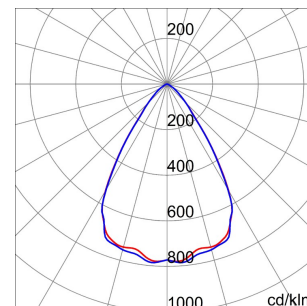

SMART[4]

Smart [4] is a series of LED indoor appliances suitable for the lighting of industries and sports facilities. It is available in HE (High Efficiency), HLO (High Lumen Output) and integrated DALI Emergency. Three different sizes available: 1M, 2M and 4M. The body is made of "Halogen-free" nylon loaded with grey glass fibre (RAL7035) with vent and anti-condensation device, heat dissipation device in aluminium alloy EN AB 44300. It is equipped with a dual optical system that includes a metallic reflector with ARRAY optics and a metallic reflector with UV stabilized PMMA lenses, with high efficiency, which allow a wide variety of light distributions 30°, 60°, 90°, Asymmetric and Elliptical. The version with through wiring has pre-wired mechanical and electrical connection components. Suspension, wall and projection appliances can be installed. It is available with three types of Colour Temperature (3000K / 4000K / 5700K), Color Rendering Index CRI>80 and two power supply options (ON/OFF or DALI).

DIMENSIONAL

PHOTOMETRIC DISTRIBUTION

SMART[4]

TECHNICAL SYMBOLOGY

0,350 m²

IP
IP66

IK
IK08

GWT
850 °C