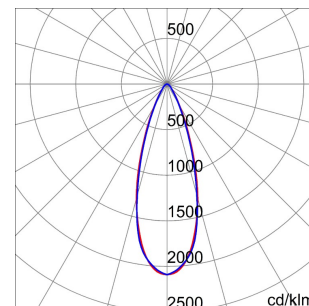

SMART[4]

Smart [4] is a series of LED indoor appliances suitable for the lighting of industries and sports facilities. It is available in HE (High Efficiency), HLO (High Lumen Output) and integrated DALI Emergency. Three different sizes available: 1M, 2M and 4M. The body is made of "Halogen-free" nylon loaded with grey glass fibre (RAL7035) with vent and anti-condensation device, heat dissipation device in aluminium alloy EN AB 44300. It is equipped with a dual optical system that includes a metallic reflector with ARRAY optics and a metallic reflector with UV stabilized PMMA lenses, with high efficiency, which allow a wide variety of light distributions 30°, 60°, 90°, Asymmetric and Elliptical. The version with through wiring has pre-wired mechanical and electrical connection components. Suspension, wall and projection appliances can be installed. It is available with three types of Colour Temperature (3000K / 4000K / 5700K), Color Rendering Index CRI>80 and two power supply options (ON/OFF or DALI).

DIMENSIONAL

PHOTOMETRIC DISTRIBUTION

SMART[4]

TECHNICAL SYMBOLOGY

0,350 m²

IP
IP66

IK
IK08

GWT
850 °C