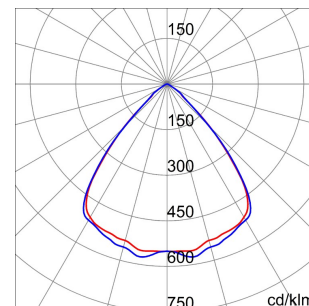

SMART[4]

Smart [4] is a series of LED indoor appliances suitable for the lighting of industries and sports facilities. It is available in HE (High Efficiency), HLO (High Lumen Output) and integrated DALI Emergency. Three different sizes available: 1M, 2M and 4M. The body is made of "Halogen-free" nylon loaded with grey glass fibre (RAL7035) with vent and anti-condensation device, heat dissipation device in aluminium alloy EN AB 44300. It is equipped with a dual optical system that includes a metallic reflector with ARRAY optics and a metallic reflector with UV stabilized PMMA lenses, with high efficiency, which allow a wide variety of light distributions 30°, 60°, 90°, Asymmetric and Elliptical. The version with through wiring has pre-wired mechanical and electrical connection components. Suspension, wall and projection appliances can be installed. It is available with three types of Colour Temperature (3000K / 4000K / 5700K), Color Rendering Index CRI>80 and two power supply options (ON/OFF or DALI).

DIMENSIONAL

PHOTOMETRIC DISTRIBUTION

SMART[4]

TECHNICAL SYMBOLOGY

0,350 m²

IP
IP66

IK
IK08

GWT
850 °C