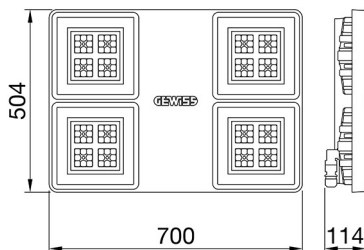

SMART[4]

Smart [4] is a series of LED indoor appliances suitable for the lighting of industries and sports facilities. It is available in HE (High Efficiency), HLO (High Lumen Output) and integrated DALI Emergency. Three different sizes available: 1M, 2M and 4M. The body is made of "Halogen-free" nylon loaded with grey glass fibre (RAL7035) with vent and anti-condensation device, heat dissipation device in aluminium alloy EN AB 44300. It is equipped with a dual optical system that includes a metallic reflector with ARRAY optics and a metallic reflector with UV stabilized PMMA lenses, with high efficiency, which allow a wide variety of light distributions 30°, 60°, 90°, Asymmetric and Elliptical. The version with through wiring has pre-wired mechanical and electrical connection components. Suspension, wall and projection appliances can be installed. It is available with three types of Colour Temperature (3000K / 4000K / 5700K), Color Rendering Index CRI>80 and two power supply options (ON/OFF or DALI).

DIMENSIONAL

PHOTOMETRIC DISTRIBUTION

SMART[4]

TECHNICAL SYMBOLOGY

0,350 m²

IP
IP66

IK
IK08

GWT
850 °C