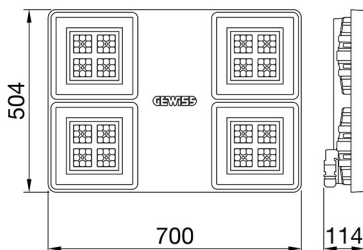

DIMENSIONAL