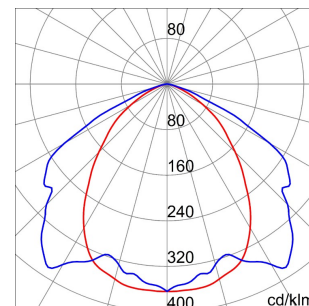

PHOTOMETRIC DISTRIBUTION