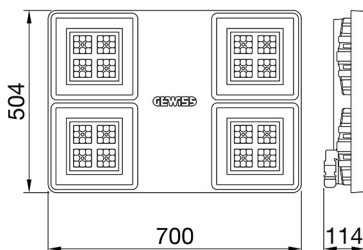

### SMART[4] Special versions

Smart [4] HACCP is the series of indoor LED lighting devices suitable for lighting in the food and beverage industry, ideal for illuminating production areas, warehouses and logistics areas. Three different sizes available: 1M, 2M and 4M. The body is made of nylon "Halogen-free" loaded with grey fibreglass (RAL7035) with venting and anti-condensation device, aluminium alloy heat dissipation device EN AB 44300. It is equipped with a double optical system that provides a metallic reflector with ARRAY optics and a metallic reflector with PMMA lenses stabilized at UV, high efficiency, which allow a wide variety of light distributions 30°, 60°, and 90°, asymmetric and elliptical, screen in PMMA. It is possible to install hanging, wall and projection devices. It is available with three types of Colour Temperature (4000K / 5700K), CRI>80 Colour Rendering Index and two power supply options (ON/OFF or DALI).

### DIMENSIONAL