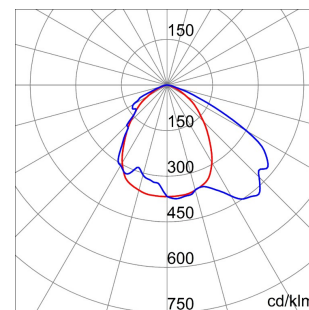

### SMART[4] Special versions

Smart [4] HACCP is the series of indoor LED lighting devices suitable for lighting in the food and beverage industry, ideal for illuminating production areas, warehouses and logistics areas. Three different sizes available: 1M, 2M and 4M. The body is made of nylon "Halogen-free" loaded with grey fibreglass (RAL7035) with venting and anti-condensation device, aluminium alloy heat dissipation device EN AB 44300. It is equipped with a double optical system that provides a metallic reflector with ARRAY optics and a metallic reflector with PMMA lenses stabilized at UV, high efficiency, which allow a wide variety of light distributions 30°, 60°, and 90°, asymmetric and elliptical, screen in PMMA. It is possible to install hanging, wall and projection devices. It is available with three types of Colour Temperature (4000K / 5700K), CRI>80 Colour Rendering Index and two power supply options (ON/OFF or DALI).

### DIMENSIONAL

### PHOTOMETRIC DISTRIBUTION