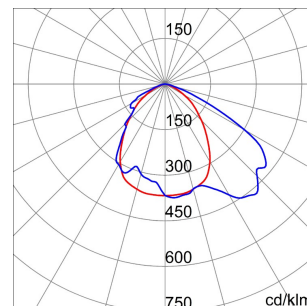

PHOTOMETRIC DISTRIBUTION