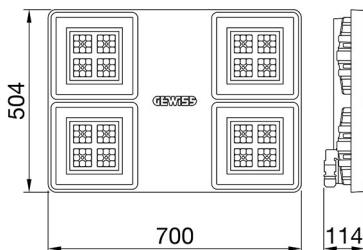

SMART[4]

Smart [4] is a series of LED indoor appliances suitable for the lighting of industries and sports facilities. It is available in HE (High Efficiency), HLO (High Lumen Output) and integrated DALI Emergency. Three different sizes available: 1M, 2M and 4M. The body is made of "Halogen-free" nylon loaded with grey glass fibre (RAL7035) with vent and anti-condensation device, heat dissipation device in aluminium alloy EN AB 44300. It is equipped with a dual optical system that includes a metallic reflector with ARRAY optics and a metallic reflector with UV stabilized PMMA lenses, with high efficiency, which allow a wide variety of light distributions 30°, 60°, 90°, Asymmetric and Elliptical. The version with through wiring has pre-wired mechanical and electrical connection components. Suspension, wall and projection appliances can be installed. It is available with three types of Colour Temperature (3000K / 4000K / 5700K), Color Rendering Index CRI>80 and two power supply options (ON/OFF or DALI).

DIMENSIONAL

PHOTOMETRIC DISTRIBUTION

SMART[4]

TECHNICAL SYMBOLOGY

0,350 m²

IP
IP66

IK
IK08

GWT
850 °C