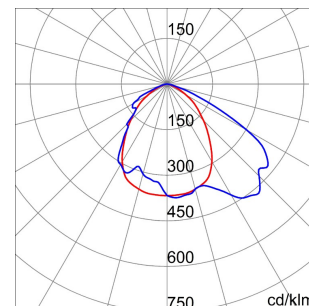

SMART[4]

Smart [4] is a series of LED indoor appliances suitable for the lighting of industries and sports facilities. It is available in HE (High Efficiency), HLO (High Lumen Output) and integrated DALI Emergency. Three different sizes available: 1M, 2M and 4M. The body is made of "Halogen-free" nylon loaded with grey glass fibre (RAL7035) with vent and anti-condensation device, heat dissipation device in aluminium alloy EN AB 44300. It is equipped with a dual optical system that includes a metallic reflector with ARRAY optics and a metallic reflector with UV stabilized PMMA lenses, with high efficiency, which allow a wide variety of light distributions 30°, 60°, 90°, Asymmetric and Elliptical. The version with through wiring has pre-wired mechanical and electrical connection components. Suspension, wall and projection appliances can be installed. It is available with three types of Colour Temperature (3000K / 4000K / 5700K), Color Rendering Index CRI>80 and two power supply options (ON/OFF or DALI).

DIMENSIONAL

PHOTOMETRIC DISTRIBUTION

SMART[4]

TECHNICAL SYMBOLOGY

0,350 m²

IP
IP66

IK
IK08

GWT
850 °C