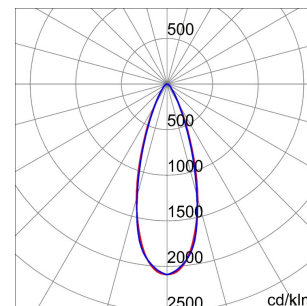

SMART[4]

Smart [4] is a series of LED indoor appliances suitable for the lighting of industries and sports facilities. It is available in HE (High Efficiency), HLO (High Lumen Output) and integrated DALI Emergency. Three different sizes available: 1M, 2M and 4M. The body is made of "Halogen-free" nylon loaded with grey glass fibre (RAL7035) with vent and anti-condensation device, heat dissipation device in aluminium alloy EN AB 44300. It is equipped with a dual optical system that includes a metallic reflector with ARRAY optics and a metallic reflector with UV stabilized PMMA lenses, with high efficiency, which allow a wide variety of light distributions 30°, 60°, 90°, Asymmetric and Elliptical. The version with through wiring has pre-wired mechanical and electrical connection components. Suspension, wall and projection appliances can be installed. It is available with three types of Colour Temperature (3000K / 4000K / 5700K), Color Rendering Index CRI>80 and two power supply options (ON/OFF or DALI).

DIMENSIONAL

PHOTOMETRIC DISTRIBUTION

SMART[4]