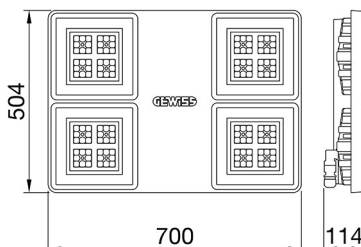

DIMENSIONAL