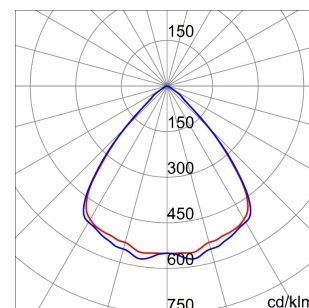

SMART[4]

Smart [4] is a series of LED indoor appliances suitable for the lighting of industries and sports facilities. It is available in HE (High Efficiency), HLO (High Lumen Output) and integrated DALI Emergency. Three different sizes available: 1M, 2M and 4M. The body is made of "Halogen-free" nylon loaded with grey glass fibre (RAL7035) with vent and anti-condensation device, heat dissipation device in aluminium alloy EN AB 44300. It is equipped with a dual optical system that includes a metallic reflector with ARRAY optics and a metallic reflector with UV stabilized PMMA lenses, with high efficiency, which allow a wide variety of light distributions 30°, 60°, 90°, Asymmetric and Elliptical. The version with through wiring has pre-wired mechanical and electrical connection components. Suspension, wall and projection appliances can be installed. It is available with three types of Colour Temperature (3000K / 4000K / 5700K), Color Rendering Index CRI>80 and two power supply options (ON/OFF or DALI).

DIMENSIONAL

PHOTOMETRIC DISTRIBUTION

TECHNICAL SYMBOLOGY

IP
IP66

IK
IK08

GWT
850 °C

SMART[4]

STANDARDS/APPROVALS