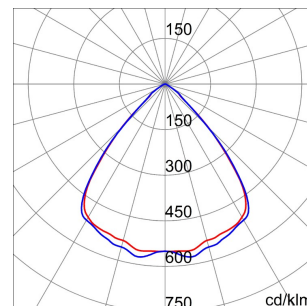

SMART[4]

Smart [4] is a series of LED indoor appliances suitable for the lighting of industries and sports facilities. It is available in HE (High Efficiency), HLO (High Lumen Output) and integrated DALI Emergency. Three different sizes available: 1M, 2M and 4M. The body is made of "Halogen-free" nylon loaded with grey glass fibre (RAL7035) with vent and anti-condensation device, heat dissipation device in aluminium alloy EN AB 44300. It is equipped with a dual optical system that includes a metallic reflector with ARRAY optics and a metallic reflector with UV stabilized PMMA lenses, with high efficiency, which allow a wide variety of light distributions 30°, 60°, 90°, Asymmetric and Elliptical. The version with through wiring has pre-wired mechanical and electrical connection components. Suspension, wall and projection appliances can be installed. It is available with three types of Colour Temperature (3000K / 4000K / 5700K), Color Rendering Index CRI>80 and two power supply options (ON/OFF or DALI).

DIMENSIONAL

PHOTOMETRIC DISTRIBUTION

SMART[4]

TECHNICAL SYMBOLOGY

0,350 m²

IP
IP66

IK
IK08

GWT
850 °C