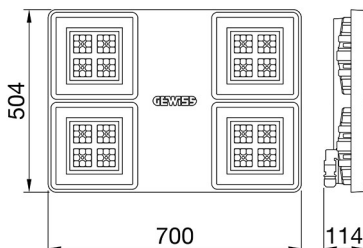

SMART[4]

Smart [4] is a series of LED indoor appliances suitable for the lighting of industries and sports facilities. It is available in HE (High Efficiency), HLO (High Lumen Output) and integrated DALI Emergency. Three different sizes available: 1M, 2M and 4M. The body is made of "Halogen-free" nylon loaded with grey glass fibre (RAL7035) with vent and anti-condensation device, heat dissipation device in aluminium alloy EN AB 44300. It is equipped with a dual optical system that includes a metallic reflector with ARRAY optics and a metallic reflector with UV stabilized PMMA lenses, with high efficiency, which allow a wide variety of light distributions 30°, 60°, 90°, Asymmetric and Elliptical. The version with through wiring has pre-wired mechanical and electrical connection components. Suspension, wall and projection appliances can be installed. It is available with three types of Colour Temperature (3000K / 4000K / 5700K), Color Rendering Index CRI>80 and two power supply options (ON/OFF or DALI).

DIMENSIONAL

PHOTOMETRIC DISTRIBUTION

SMART[4]

TECHNICAL SYMBOLOGY

0,350 m²

IP
IP66

IK
IK08

GWT
850 °C