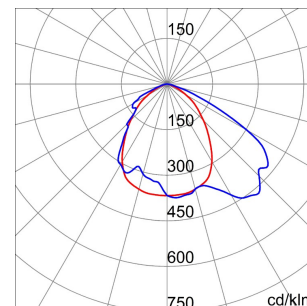

SMART[4]

Smart [4] is a series of LED indoor appliances suitable for the lighting of industries and sports facilities. It is available in HE (High Efficiency), HLO (High Lumen Output) and integrated DALI Emergency. Three different sizes available: 1M, 2M and 4M. The body is made of "Halogen-free" nylon loaded with grey glass fibre (RAL7035) with vent and anti-condensation device, heat dissipation device in aluminium alloy EN AB 44300. It is equipped with a dual optical system that includes a metallic reflector with ARRAY optics and a metallic reflector with UV stabilized PMMA lenses, with high efficiency, which allow a wide variety of light distributions 30°, 60°, 90°, Asymmetric and Elliptical. The version with through wiring has pre-wired mechanical and electrical connection components. Suspension, wall and projection appliances can be installed. It is available with three types of Colour Temperature (3000K / 4000K / 5700K), Color Rendering Index CRI>80 and two power supply options (ON/OFF or DALI).

DIMENSIONAL

PHOTOMETRIC DISTRIBUTION

SMART[4]

TECHNICAL SYMBOLOGY

0,350 m²

IP
IP66

IK
IK08

GWT
850 °C