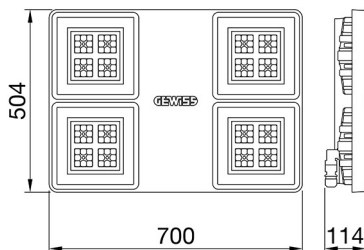

### SMART[4]

Smart [4] is a series of LED indoor appliances suitable for the lighting of industries and sports facilities. It is available in HE (High Efficiency), HLO (High Lumen Output) and integrated DALI Emergency. Three different sizes available: 1M, 2M and 4M. The body is made of "Halogen-free" nylon loaded with grey glass fibre (RAL7035) with vent and anti-condensation device, heat dissipation device in aluminium alloy EN AB 44300. It is equipped with a dual optical system that includes a metallic reflector with ARRAY optics and a metallic reflector with UV stabilized PMMA lenses, with high efficiency, which allow a wide variety of light distributions 30°, 60°, 90°, Asymmetric and Elliptical. The version with through wiring has pre-wired mechanical and electrical connection components. Suspension, wall and projection appliances can be installed. It is available with three types of Colour Temperature (3000K / 4000K / 5700K), Color Rendering Index CRI>80 and two power supply options (ON/OFF or DALI).

### DIMENSIONAL