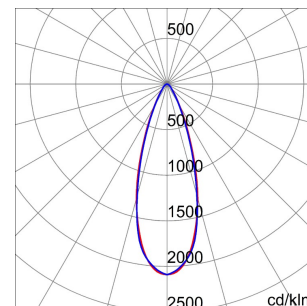

PHOTOMETRIC DISTRIBUTION