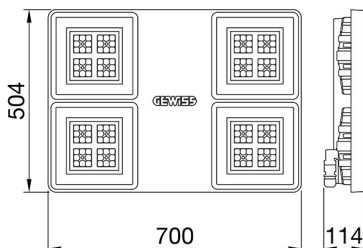

DIMENSIONAL