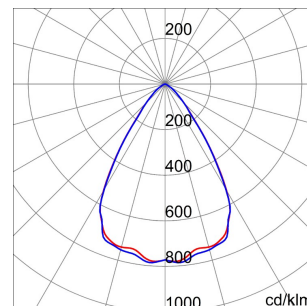

SMART[4]

Smart [4] is a series of LED indoor appliances suitable for the lighting of industries and sports facilities. It is available in HE (High Efficiency), HLO (High Lumen Output) and integrated DALI Emergency. Three different sizes available: 1M, 2M and 4M. The body is made of "Halogen-free" nylon loaded with grey glass fibre (RAL7035) with vent and anti-condensation device, heat dissipation device in aluminium alloy EN AB 44300. It is equipped with a dual optical system that includes a metallic reflector with ARRAY optics and a metallic reflector with UV stabilized PMMA lenses, with high efficiency, which allow a wide variety of light distributions 30°, 60°, 90°, Asymmetric and Elliptical. The version with through wiring has pre-wired mechanical and electrical connection components. Suspension, wall and projection appliances can be installed. It is available with three types of Colour Temperature (3000K / 4000K / 5700K), Color Rendering Index CRI>80 and two power supply options (ON/OFF or DALI).

DIMENSIONAL

PHOTOMETRIC DISTRIBUTION

SMART[4]

TECHNICAL SYMBOLOGY

0,350 m²

IP
IP66

IK
IK08

GWT
850 °C