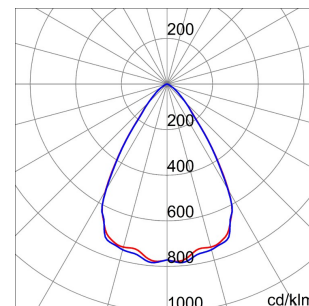

SMART[4]

Smart [4] is a series of LED indoor appliances suitable for the lighting of industries and sports facilities. It is available in HE (High Efficiency), HLO (High Lumen Output) and integrated DALI Emergency. Three different sizes available: 1M, 2M and 4M. The body is made of "Halogen-free" nylon loaded with grey glass fibre (RAL7035) with vent and anti-condensation device, heat dissipation device in aluminium alloy EN AB 44300. It is equipped with a dual optical system that includes a metallic reflector with ARRAY optics and a metallic reflector with UV stabilized PMMA lenses, with high efficiency, which allow a wide variety of light distributions 30°, 60°, 90°, Asymmetric and Elliptical. The version with through wiring has pre-wired mechanical and electrical connection components. Suspension, wall and projection appliances can be installed. It is available with three types of Colour Temperature (3000K / 4000K / 5700K), Color Rendering Index CRI>80 and two power supply options (ON/OFF or DALI).

DIMENSIONAL

PHOTOMETRIC DISTRIBUTION

SMART[4]

TECHNICAL SYMBOLOGY

0,350 m²

IP
IP66

IK
IK08

GWT
850 °C