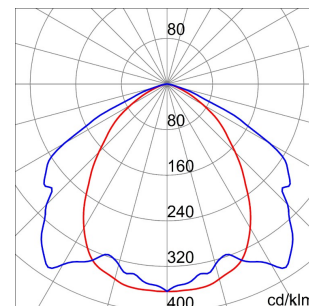

SMART[4]

Smart [4] is a series of LED indoor appliances suitable for the lighting of industries and sports facilities. It is available in HE (High Efficiency), HLO (High Lumen Output) and integrated DALI Emergency. Three different sizes available: 1M, 2M and 4M. The body is made of "Halogen-free" nylon loaded with grey glass fibre (RAL7035) with vent and anti-condensation device, heat dissipation device in aluminium alloy EN AB 44300. It is equipped with a dual optical system that includes a metallic reflector with ARRAY optics and a metallic reflector with UV stabilized PMMA lenses, with high efficiency, which allow a wide variety of light distributions 30°, 60°, 90°, Asymmetric and Elliptical. The version with through wiring has pre-wired mechanical and electrical connection components. Suspension, wall and projection appliances can be installed. It is available with three types of Colour Temperature (3000K / 4000K / 5700K), Color Rendering Index CRI>80 and two power supply options (ON/OFF or DALI).

DIMENSIONAL

PHOTOMETRIC DISTRIBUTION

SMART[4]

TECHNICAL SYMBOLOGY

0,350 m²

IP
IP66

IK
IK08

GWT
850 °C