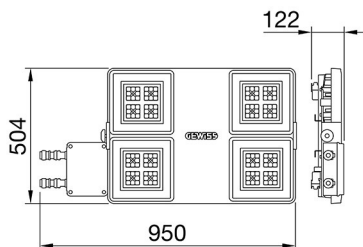

DIMENSIONAL