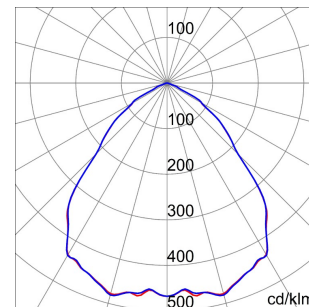

SMART[4]

Smart [4] is a series of LED indoor appliances suitable for the lighting of industries and sports facilities. It is available in HE (High Efficiency), HLO (High Lumen Output) and integrated DALI Emergency. Three different sizes available: 1M, 2M and 4M. The body is made of "Halogen-free" nylon loaded with grey glass fibre (RAL7035) with vent and anti-condensation device, heat dissipation device in aluminium alloy EN AB 44300. It is equipped with a dual optical system that includes a metallic reflector with ARRAY optics and a metallic reflector with UV stabilized PMMA lenses, with high efficiency, which allow a wide variety of light distributions 30°, 60°, 90°, Asymmetric and Elliptical. The version with through wiring has pre-wired mechanical and electrical connection components. Suspension, wall and projection appliances can be installed. It is available with three types of Colour Temperature (3000K / 4000K / 5700K), Color Rendering Index CRI>80 and two power supply options (ON/OFF or DALI).

DIMENSIONAL

PHOTOMETRIC DISTRIBUTION

TECHNICAL SYMBOLOGY

IP
IP65

IK
IK08

GWT
850 °C

SMART[4]

STANDARDS/APPROVALS