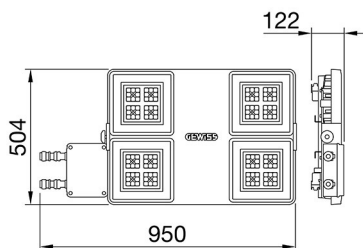

SMART[4]

Smart [4] is a series of LED indoor appliances suitable for the lighting of industries and sports facilities. It is available in HE (High Efficiency), HLO (High Lumen Output) and integrated DALI Emergency. Three different sizes available: 1M, 2M and 4M. The body is made of "Halogen-free" nylon loaded with grey glass fibre (RAL7035) with vent and anti-condensation device in aluminium alloy EN AB 44300. It is equipped with a dual optical system that includes a metallic reflector with ARRAY optics and a metallic reflector with UV stabilized PMMA lenses, with high efficiency, which allow a wide variety of light distributions 30°, 60°, 90°, Asymmetric and Elliptical. The version with through wiring has pre-wired mechanical and electrical connection components. Suspension, wall and projection appliances can be installed. It is available with three types of Colour Temperature (3000K / 4000K / 5700K), Color Rendering Index CRI>80 and two power supply options (ON/OFF or DALI).

DIMENSIONAL

PHOTOMETRIC DISTRIBUTION

SMART[4]

TECHNICAL SYMBOLOGY

0,390 m²

IP
IP65

IK
IK08

GWT
850 °C