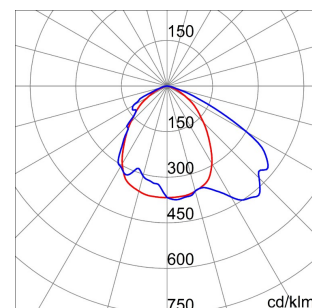

SMART[4]

Smart [4] is a series of LED indoor appliances suitable for the lighting of industries and sports facilities. It is available in HE (High Efficiency), HLO (High Lumen Output) and integrated DALI Emergency. Three different sizes available: 1M, 2M and 4M. The body is made of "Halogen-free" nylon loaded with grey glass fibre (RAL7035) with vent and anti-condensation device in aluminium alloy EN AB 44300. It is equipped with a dual optical system that includes a metallic reflector with ARRAY optics and a metallic reflector with UV stabilized PMMA lenses, with high efficiency, which allow a wide variety of light distributions 30°, 60°, 90°, Asymmetric and Elliptical. The version with through wiring has pre-wired mechanical and electrical connection components. Suspension, wall and projection appliances can be installed. It is available with three types of Colour Temperature (3000K / 4000K / 5700K), Color Rendering Index CRI>80 and two power supply options (ON/OFF or DALI).

DIMENSIONAL

PHOTOMETRIC DISTRIBUTION

SMART[4]

TECHNICAL SYMBOLOGY

0,390 m²

IP
IP65

IK
IK08

GWT
850 °C