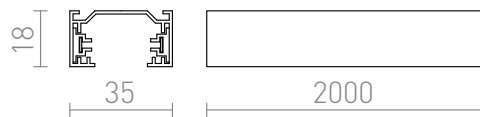

1-CIRCUIT TRACK 2M

1-circuit track system that can be surface mounted or suspended from the ceiling.

RP EUR incl. VAT

R12257	1F 2m track white 230V	48,00

R12258	1F 2m track black 230V	48,00

R12259	1F 2m track silver grey 230V	58,00

3D model

manual